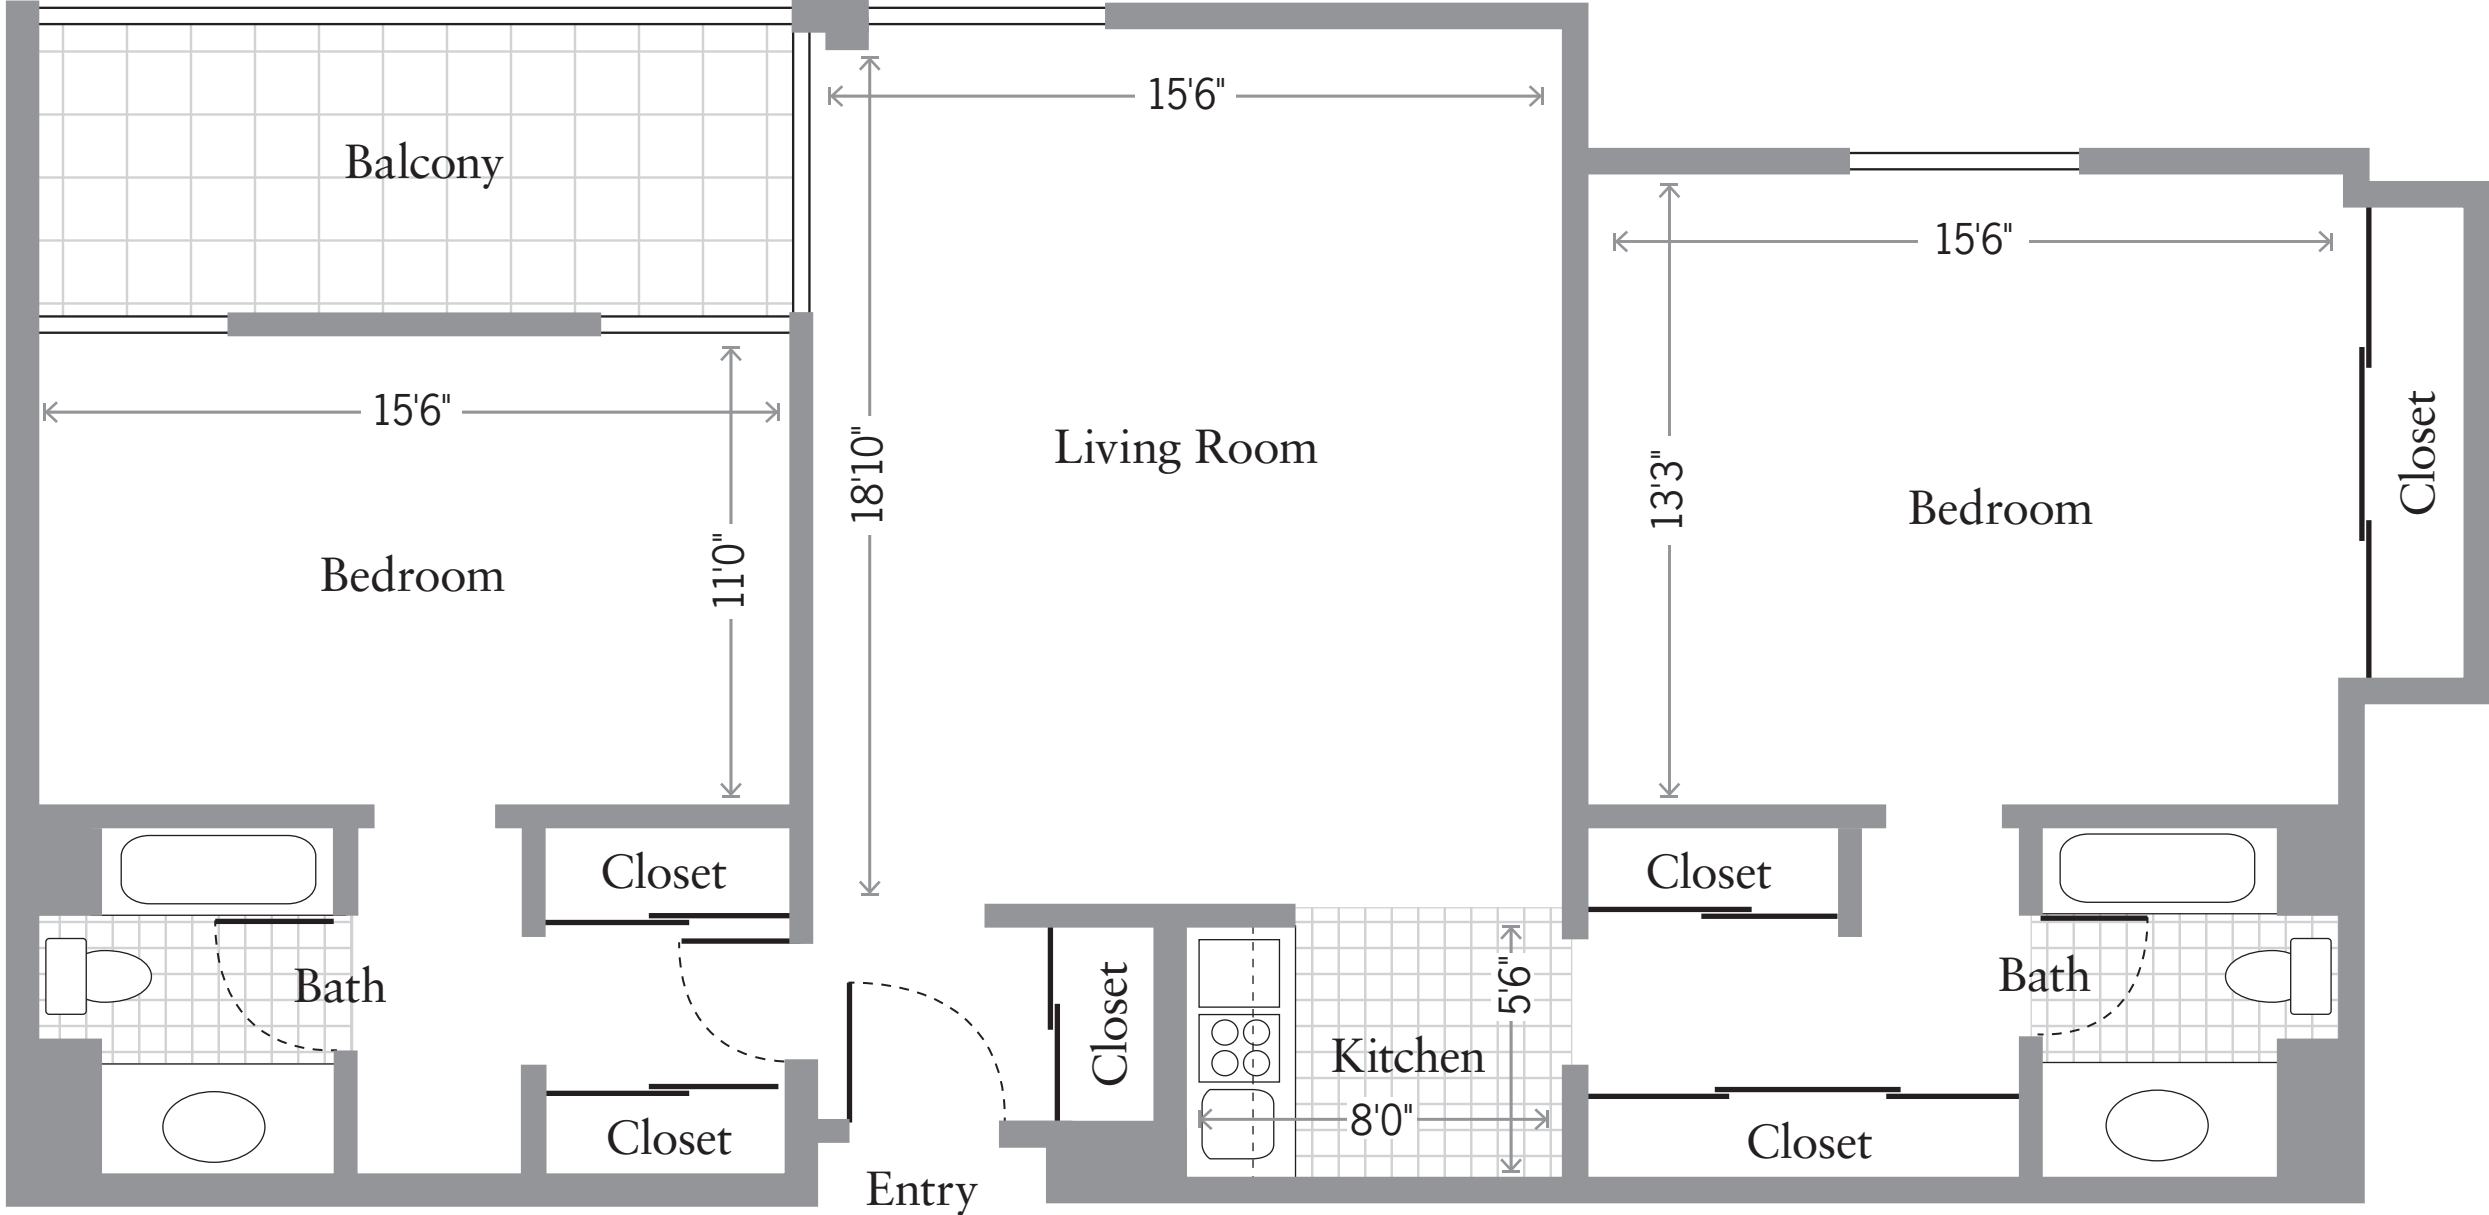

approx. 1,133 sq ft + 75 sq ft balcony
Two Bedroom, Two Bath

Features of your new home:

- Private balcony
- Floor-to-ceiling windows
- Crown molding
- Individual heating/cooling controls
- Kitchenettes include microwave, refrigerator and stainless appliances
- Floor and window coverings
- Satellite television with 50 channels
- Bathrooms with tub and shower combinations or walk-in showers
- Medical emergency response system
- Soundproof concrete construction
- Convenient laundry rooms on each floor
- Custom upgrades available

The Tamalpais

MARIN

501 Via Casitas, Greenbrae, CA 94904
(415) 461-2300 www.thetam.org

Two Bedroom, Two Bath
approx. 1,133 sq ft + 75 sq ft balcony

This is a sampling of floorplans available. Floorplans are drawn to an approximate scale of 1"=4' and are for representative purposes only. Actual floorplans may vary.